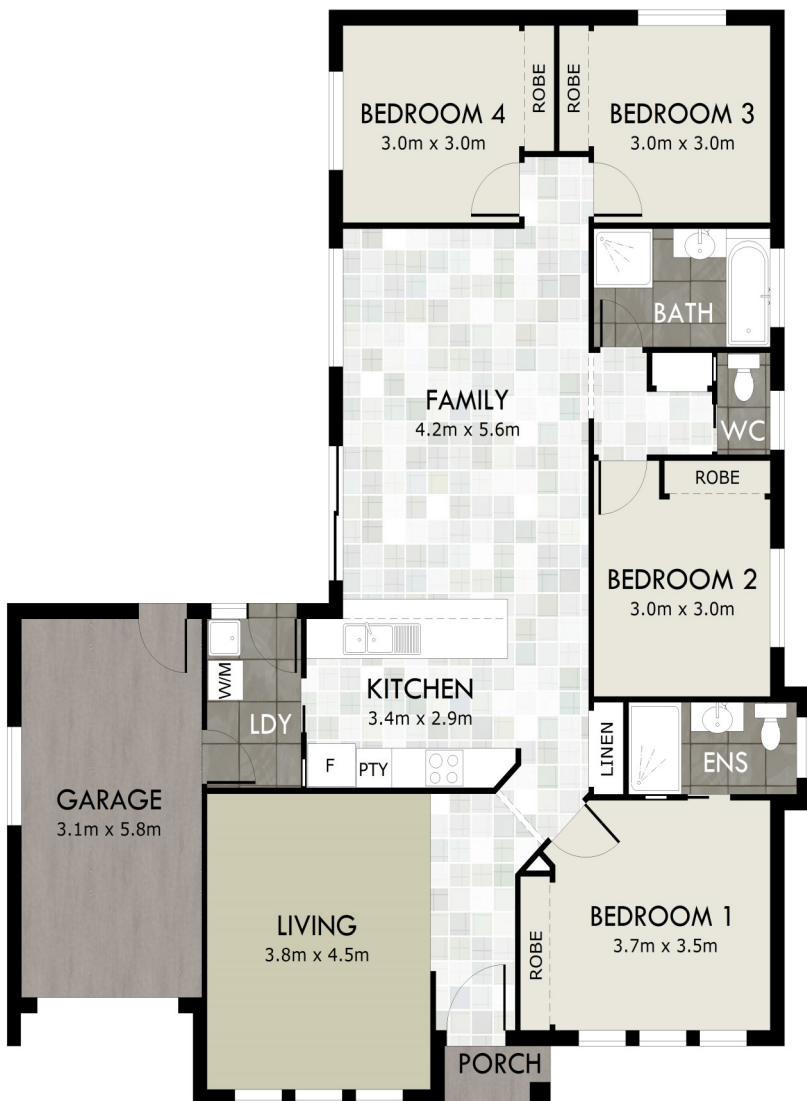

# THE Turnberry 20

LIFESTYLE

The ideal first family home with a spacious design for the family to grow. Your future lifestyle has just become easier with this plan.

## Lifestyle **SNAPSHOT**

-  4
-  2
-  1
-  20 Imp. Sq.